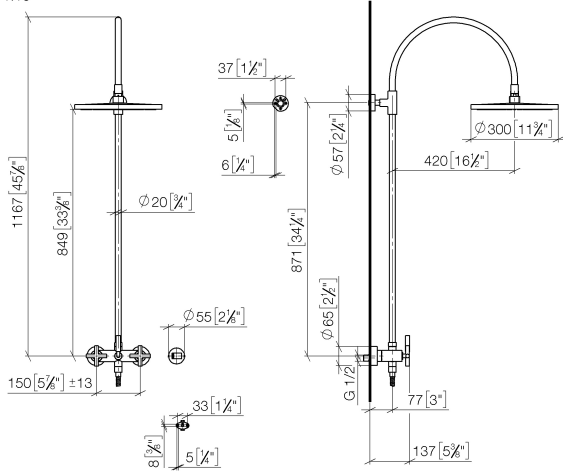

26 622 892

- shower with fixed riser projection 420mm
- overhead shower: rain flow
- rain shower Ø 300 mm
- rain shower with anti-scale system
- max. rainshower flow 6.8 l/min
- Function from: 6.5 l/min
- rotary diverter for fixed-riser shower/hand shower
- height of fittings up to rain shower (bottom edge) 850mm
- height of fittings up to top edge of elbow 1167mm
- rosette for shower holder Ø 55mm
- rosette for wall mounting Ø 57mm
- rosette for shower mixer Ø 65mm
- gauge 150 mm - 13 mm
- 1500 mm metal shower hose
- 1/2" connection
- Pipe diameter 20 mm
- quick clearing

This article does not include a hand shower!

Intrinsic protection against back flow.

	Chrome	26 622 892-00 0010
	Brushed Platinum	26 622 892-06 0010
	Platinum	26 622 892-08 0010
	Dark Chrome	26 622 892-19 0010
	Brushed Durabronze (23kt Gold)	26 622 892-28 0010
	Matte Black	26 622 892-33 0010
	Brushed Champagne (22kt Gold)	26 622 892-46 0010
	Champagne (22kt Gold)	26 622 892-47 0010
	Brushed Chrome	26 622 892-93 0010
	Brushed Dark Platinum	26 622 892-99 0010

26 622 892

mm [inches]
1.10

Flow rate chart

26 622 892

Parts for other finishes can be found here: Brushed Platinum

Spare parts list

No.	Item Number	Name	Quantity used	Delivery time
1	04 12 05 091 10-00	shower	1	10
2	09 23 01 039 90	sieve	1	2
3	09 24 03 177 20-00	adaptor	1	10
4	04 28 22 097 20-00	spout	1	10
5	90 14 10 011 00 90	seal	1	2
6	90 17 11 037 00-00	holder	1	10
7	90 28 22 096 00-00	pipe	1	10
8	04 17 10 020 01-00	fitting	1	10
9	90 14 20 026 00 90	seal	1	2
10	28 050 892-00	TARA Wall bracket - Chrome	1	10
11	28 304 970-00	Metal shower hose 1/2" x 3/8" x 1500 mm - Chrome	1	2